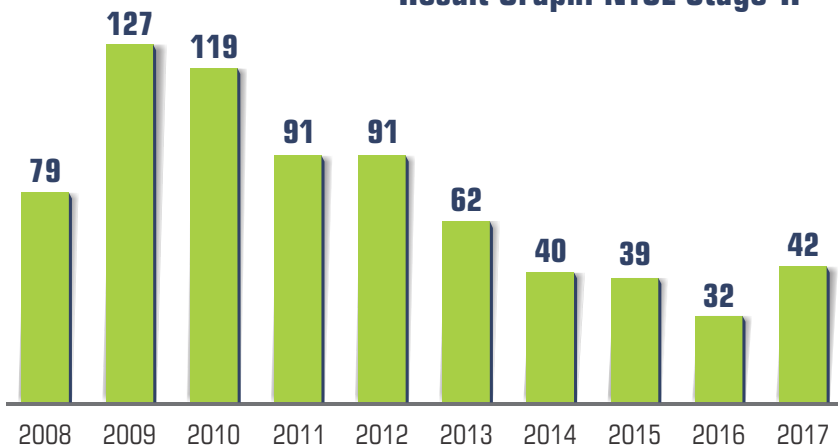

DLPD Result Graph

Result Graph: NTSE Stage-II

Result Graph: IJSO Stage-I (NSEJS)