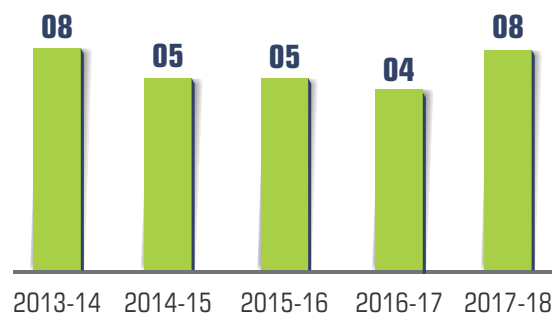

Scholarships For Class V, VI, VII, VIII, IX & X

S.No.	Scholarship Categories	%
1.	International Olympiad* Medalist	50
2.	INMO/INAO Qualified	25
3.	RMO/NSEA Qualified	15
4.	Pre-RMO Qualified	10
5.	Old student of Resonance DLP (Distance Learning Program) Division in any Previous Session	10
6.	PCCP (Pre-foundation Classroom Contact Programmes) Division in any Previous Session	10
7.	Sibling of current YCCP (Yearlong Classroom Contact Programmes) Student	10
8.	Sibling of Current DLPD Student (Students who enrolled in Complete Packs of any of the Classes)	10

Know your Registration Details & Dispatch Status through Student Zone

@ www.dlpd.resonance.ac.in

Study Material Delivery Time: 7 to 15 days based on address for delivery.

Dispatch Query / Complaint-9529452199
(10:00 AM to 5:00 PM)

*Olympiads Conducted by Homi Bhabha Centre for Science Education (HBCSE). Performance in any other Olympiad will not be considered.

How To Enroll

- ☒ Apply Online on www.edushoppee.com OR
- ☒ Get application form from any of the Study Centre (SC).
- ☒ Submit/Post the filled in Application Form (Photograph duly pasted), two extra photographs, along with DD of required Course fee (drawn in favour of Resonance Eduventures Limited, payable at kota) to any of the Study Centre (SC) of Resonance or
- ☒ Submit the course fee through DD / Net Banking in Resonance's AXIS Bank a/c no. 912020018956650 (IFSC Code: UTIB0000228) & deposit the Bank receipt along with the form at any of SC of Resonance.

Points to Remember

1. Every student enrolled in any of the Distance Learning Programmes is required to submit the photocopies of his/her filled up NTSE, IJSO, NMTC and other Olympiads Application Form /Admit card as and when asked by the institute.
2. Study Material will be dispatched according to the dispatch schedule. Resonance will not be responsible for any transit delay.
3. The institute will have all the rights to use any of its enrolled (in any of the DLPD courses) student's performance/success in NTSE, IJSO, NMTC & other Olympiads and their photographs for its growth strategies and promotional plans in future.
4. Overseas students will have to bear postal charges as actual.
5. All the legal matters are subject to Kota (Rajasthan) jurisdiction only.

RESONANCE STUDY CENTRE