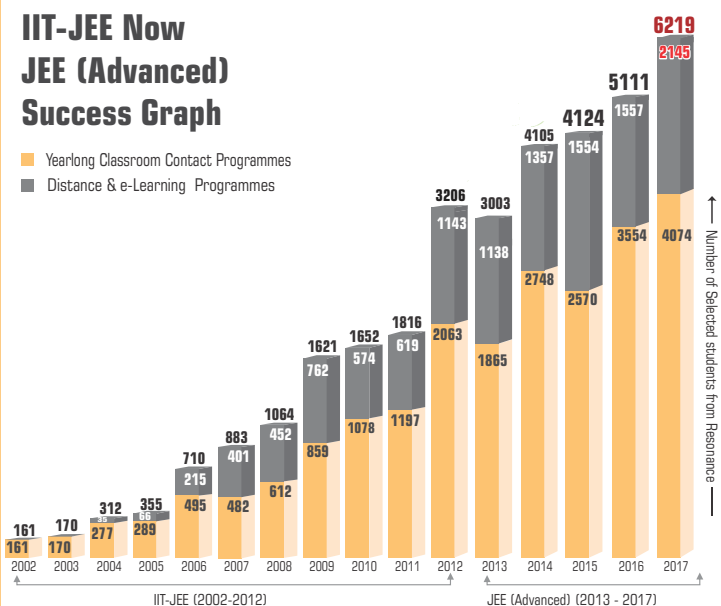

Resonance Success Graph (2001-2017)

IIT-JEE Now JEE (Advanced) Success Graph

Yearlong Classroom Contact Programmes
Distance & e-Learning Programmes