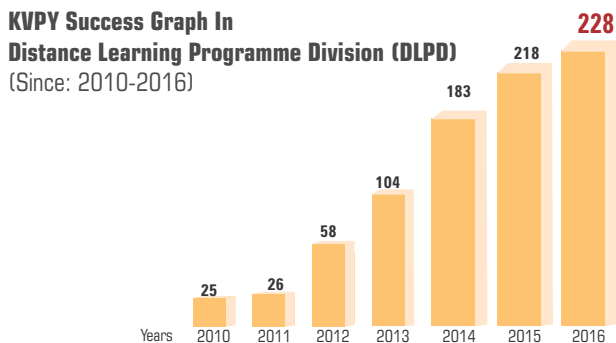

Kishore Vaigyanik Protsahan Yojana (KVPY) Selections

Total Selections in KVPY (Stage-2) 2016 From DLPD + eLPD

228

SA Stream-69
SX Stream-157
SB Stream-02