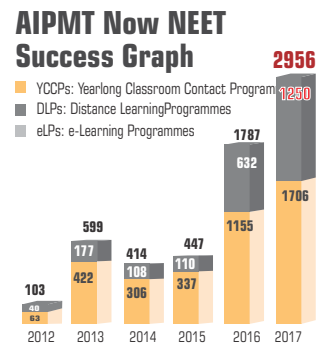

## Resonance Success Graph (2001-2017)

### IIT-JEE Now JEE (Advanced) Success Graph

Yearlong Classroom Contact Programmes  
Distance & e-Learning Programmes

### AIEEE Now JEE (Main) Success Graph

Yearlong Classroom Contact Programmes  
Distance & e-Learning Programmes

### AIPMT Now NEET Success Graph

YCCPs: Yearlong Classroom Contact Programmes  
DLPs: Distance Learning Programmes  
eLPs: e-Learning Programmes