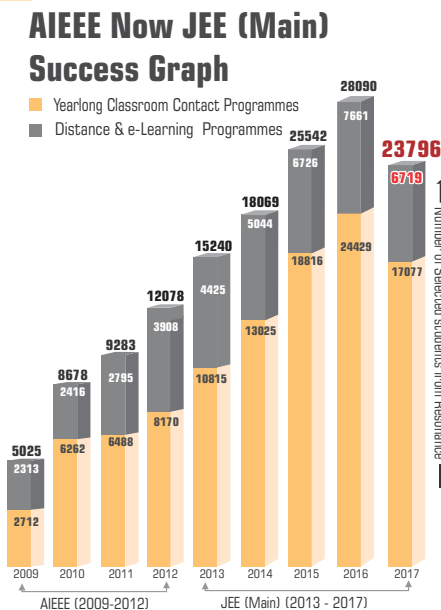

AIEEE Now JEE (Main) Success Graph

Yearlong Classroom Contact Programmes
Distance & e-Learning Programmes

AIPMT Now NEET Success Graph

YCCPs: Yearlong Classroom Contact Programmes
DLPs: Distance Learning Programmes
eLPs: e-Learning Programmes